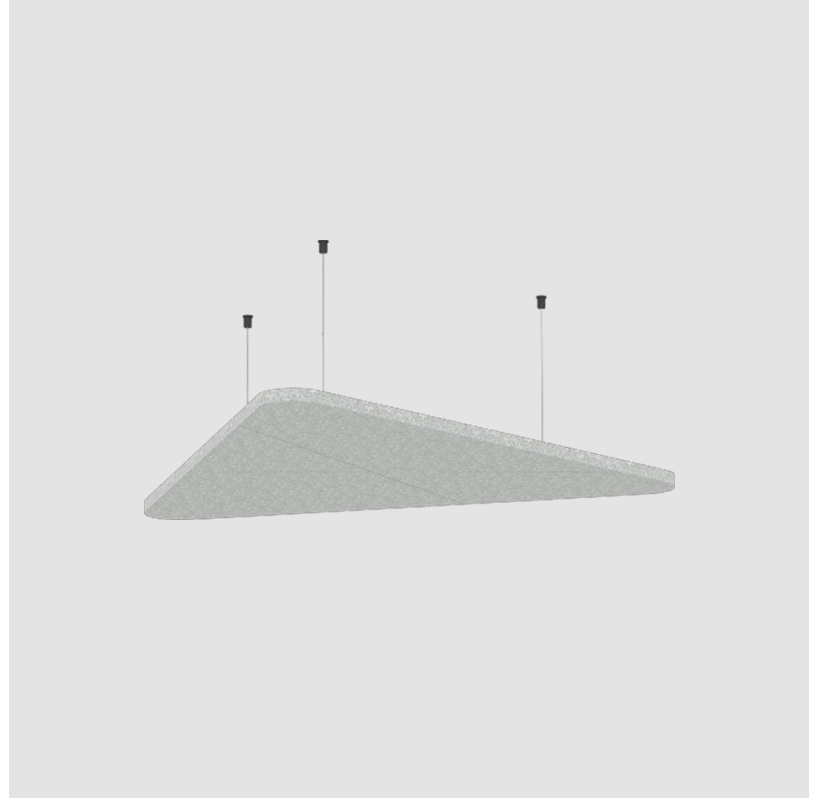

PROJECT	_____
TYPE	_____
SPECIFIER	_____
QUANTITY	_____
DATE	_____

VICTORY ACOUSTIC PANEL SUSPENSION

A300709-

base number	Finishes (Diamond)	Finish Options	Cable Length

1. To build a product code in our configurator select the specify button on the base model # product page
2. To build a manual product code on this datasheet choose from the options listed below in blue font and add the suffix to the base model #

GENERAL

Series: Victory Acoustic Panel
Brand: Prolicht
Division: Architectural
Mounting Type: Suspension
Mounting Location: Ceiling
Subcategory: Acoustic

PHYSICAL

Shape: Round
Length (mm): 500
Length (in): 19 ¹¹/₁₆
Width (mm): 448
Width (in): 17 ⁵/₈
Height (mm): 24
Height (in): 15/16

Fixture Finish: [ANC / ASH / BNA / BTC / BZE / CEL / EGG / EVG / FOG / FOS / FST / FUA / IRI / IRO / KHA / LIC / LIM / MER / MSN / MUS / ONX / PEA / PLU / POL / PPY / RAY / ROY / RST / STE / SWD / TAN / TAU](#)

Holder Finish: [SSR / BKV / CWI / CRY / HAB / LAG / UFT / ITA / RUA / RUR / MIC / FTG / MYG / TWT / LOD / PUS / FRO / FUP / KIA / POP / BLS / SPG / MEY / GOH / GUM / CHC / COM / ABZ / JAG](#)

Fixture Material: Aluminum
[Cable Details: 2000mm / 6000mm Transparent Cable](#)

ELECTRICAL

LED

OPTICAL

RATINGS AND CERTIFICATIONS

Certified By: CSA Certified to UL and CSA Standards
IP rating: IP20