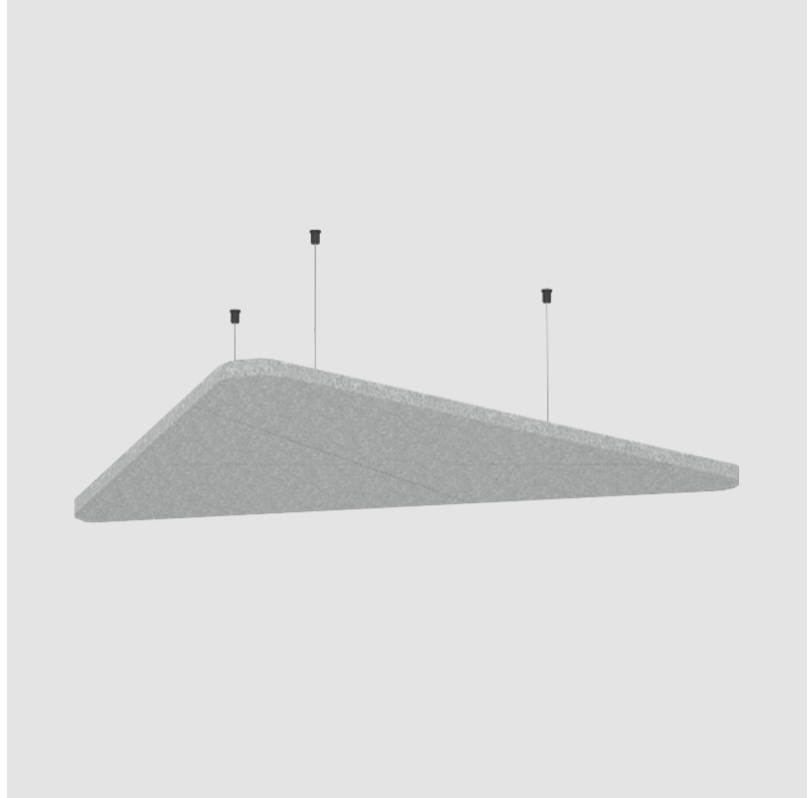

PROJECT	_____
TYPE	_____
SPECIFIER	_____
QUANTITY	_____
DATE	_____

VICTORY ACOUSTIC PANEL SUSPENSION

A300711-

base number	_____	_____	_____
	Finishes (Diamond)	Finish Options	Cable Length

1. To build a product code in our configurator select the specify button on the base model # product page
2. To build a manual product code on this datasheet choose from the options listed below in blue font and add the suffix to the base model #

GENERAL

Series: Victory Acoustic Panel
Brand: Prolicht
Division: Architectural
Mounting Type: Suspension
Mounting Location: Ceiling
Subcategory: Acoustic

PHYSICAL

Shape: Round
Length (mm): 1100
Length (in): 43 ⁵/₁₆
Width (mm): 964
Width (in): 37 ¹⁵/₁₆
Height (mm): 24
Height (in): 15/16

Fixture Finish: [ANC / ASH / BNA / BTC / BZE / CEL / EGG / EVG / FOG / FOS / FST / FUA / IRI / IRO / KHA / LIC / LIM / MER / MSN / MUS / ONX / PEA / PLU / POL / PPY / RAY / ROY / RST / STE / SWD / TAN / TAU](#)

Holder Finish: [SSR / BKV / CWI / CRY / HAB / LAG / UFT / ITA / RUA / RUR / MIC / FTG / MYG / TWT / LOD / PUS / FRO / FUP / KIA / POP / BLS / SPG / MEY / GOH / GUM / CHC / COM / ABZ / JAG](#)

Fixture Material: [Aluminum](#)
[Cable Details: 2000mm / 6000mm Transparent Cable](#)

ELECTRICAL

LED

OPTICAL

RATINGS AND CERTIFICATIONS

Certified By: CSA Certified to UL and CSA Standards
IP rating: IP20