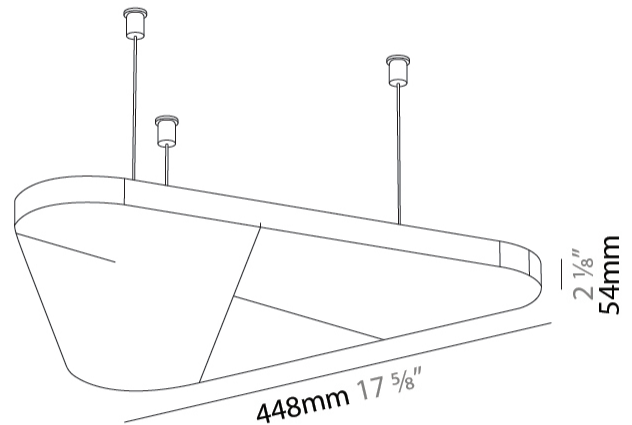

PROJECT	_____
TYPE	_____
SPECIFIER	_____
QUANTITY	_____
DATE	_____

VICTORY ACOUSTIC PANEL SUSPENSION

A300709-

base number	Finishes (Diamond)	Finish Options	Cable Length

1. To build a product code in our configurator select the specify button on the base model # product page
2. To build a manual product code on this datasheet choose from the options listed below in blue font and add the suffix to the base model #

GENERAL

Series: Victory Acoustic Panel
Brand: Prolicht
Division: Architectural
Mounting Type: Suspension
Mounting Location: Ceiling
Subcategory: Acoustic

PHYSICAL

Shape: Round
Length (mm): 500
Length (in): 19 ¹¹/₁₆
Width (mm): 448
Width (in): 17 ⁵/₈
Height (mm): 24
Height (in): 15/16

Fixture Finish: [ANC / ASH / BNA / BTC / BZE / CEL / EGG / EVG / FOG / FOS / FST / FUA / IRI / IRO / KHA / LIC / LIM / MER / MSN / MUS / ONX / PEA / PLU / POL / PPY / RAY / ROY / RST / STE / SWD / TAN / TAU](#)

Holder Finish: [SSR / BKV / CWI / CRY / HAB / LAG / UFT / ITA / RUA / RUR / MIC / FTG / MYG / TWT / LOD / PUS / FRO / FUP / KIA / POP / BLS / SPG / MEY / GOH / GUM / CHC / COM / ABZ / JAG](#)

Fixture Material: Aluminum
[Cable Details: 2000mm / 6000mm Transparent Cable](#)

ELECTRICAL

LED

OPTICAL

RATINGS AND CERTIFICATIONS

Certified By: CSA Certified to UL and CSA Standards
IP rating: IP20