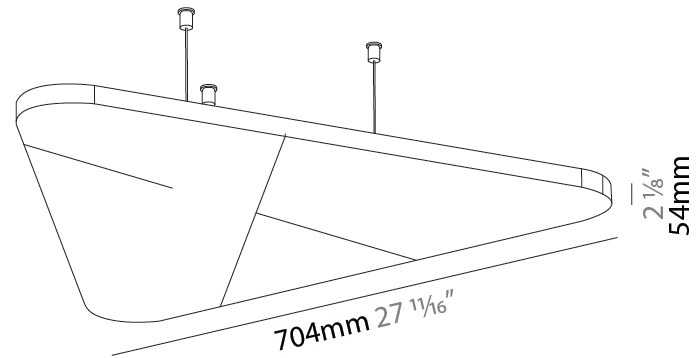

Fixture Material: [Aluminum](#)
[Cable Details: 2000mm / 6000mm Transparent Cable](#)

ELECTRICAL

LED

OPTICAL

RATINGS AND CERTIFICATIONS

Certified By: CSA Certified to UL and CSA Standards
IP rating: IP20

VICTORY ACOUSTIC PANEL SUSPENSION